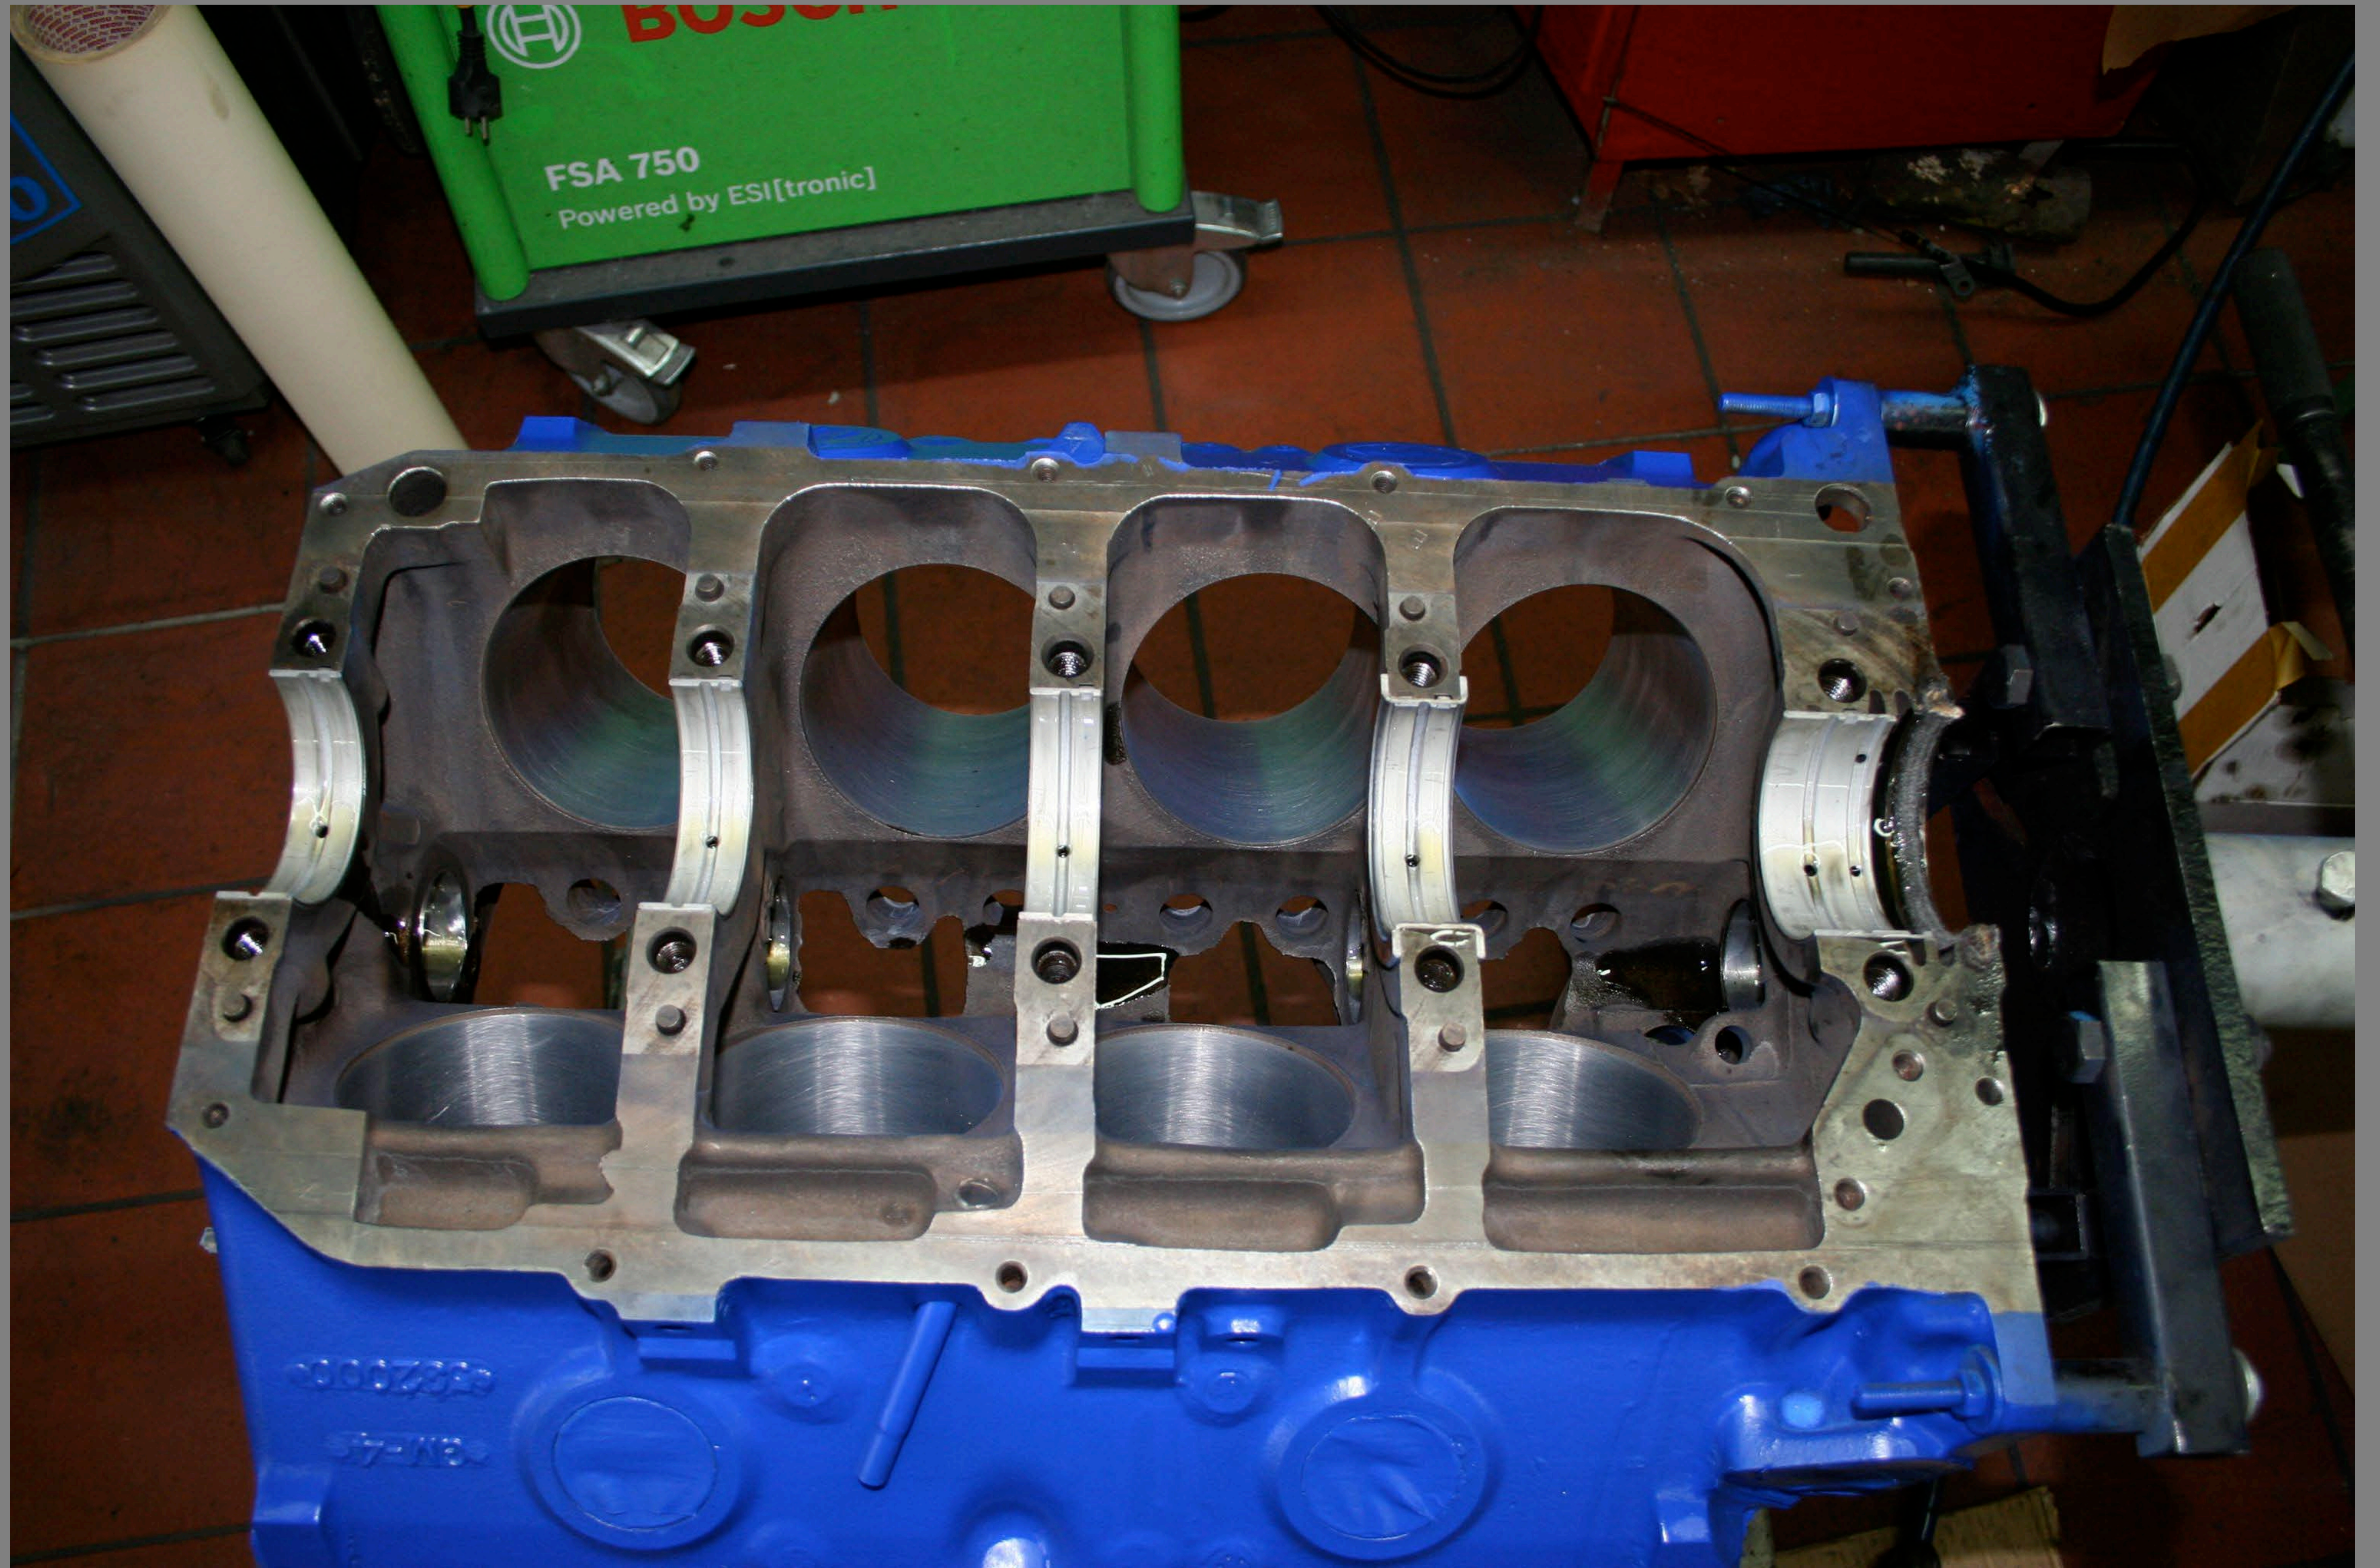

103,86

TELO
AirCon Service
Automotive
Air Conditioning
Management
System
RHS-8

BOSCH

103,86
103,87

ROYAL
PURPLE
SYNTHETIC OIL

1590
3146

0012450

0042450